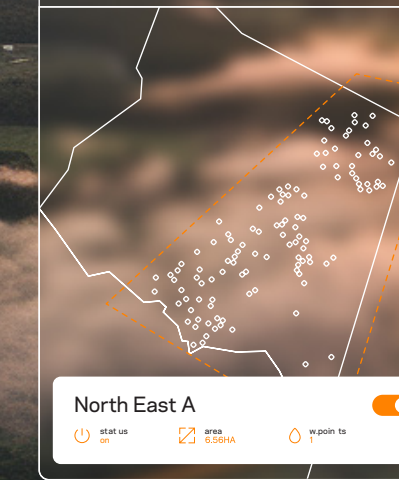

Virtual Paddock