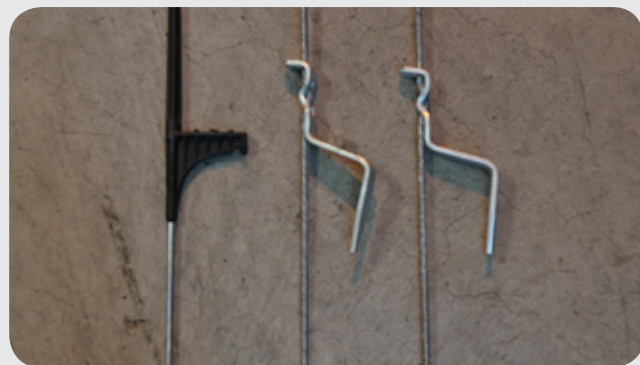

Ring Top Post

The new proven standard
in portable posts

NEW

Available in
two heights

Wear Proof

Tangle Proof

Stomp Proof

“Once I used the new Ring Top Post I didn’t want to go back to the old style”

From carrying an armful of posts, to eliminating the risk of shorting the new Ring Top Post has been designed to make portable fencing easier.

The Ring Top Post combines more strength with less frustration:

- a head that will not wear through
- a super strong foot plate that will not bend under pressure
- a sleek design that significantly reduces tangling

Ring Top Post

(Patent Pending,
Registered Design.)

G72313 - Tall version (850mm)

G72303 - Standard height version (728mm)

* White version for 728mm length coming soon.

Proven in testing and on farm

35% faster to separate from a bundle

Test results after dropping a weight onto foot
multiple times