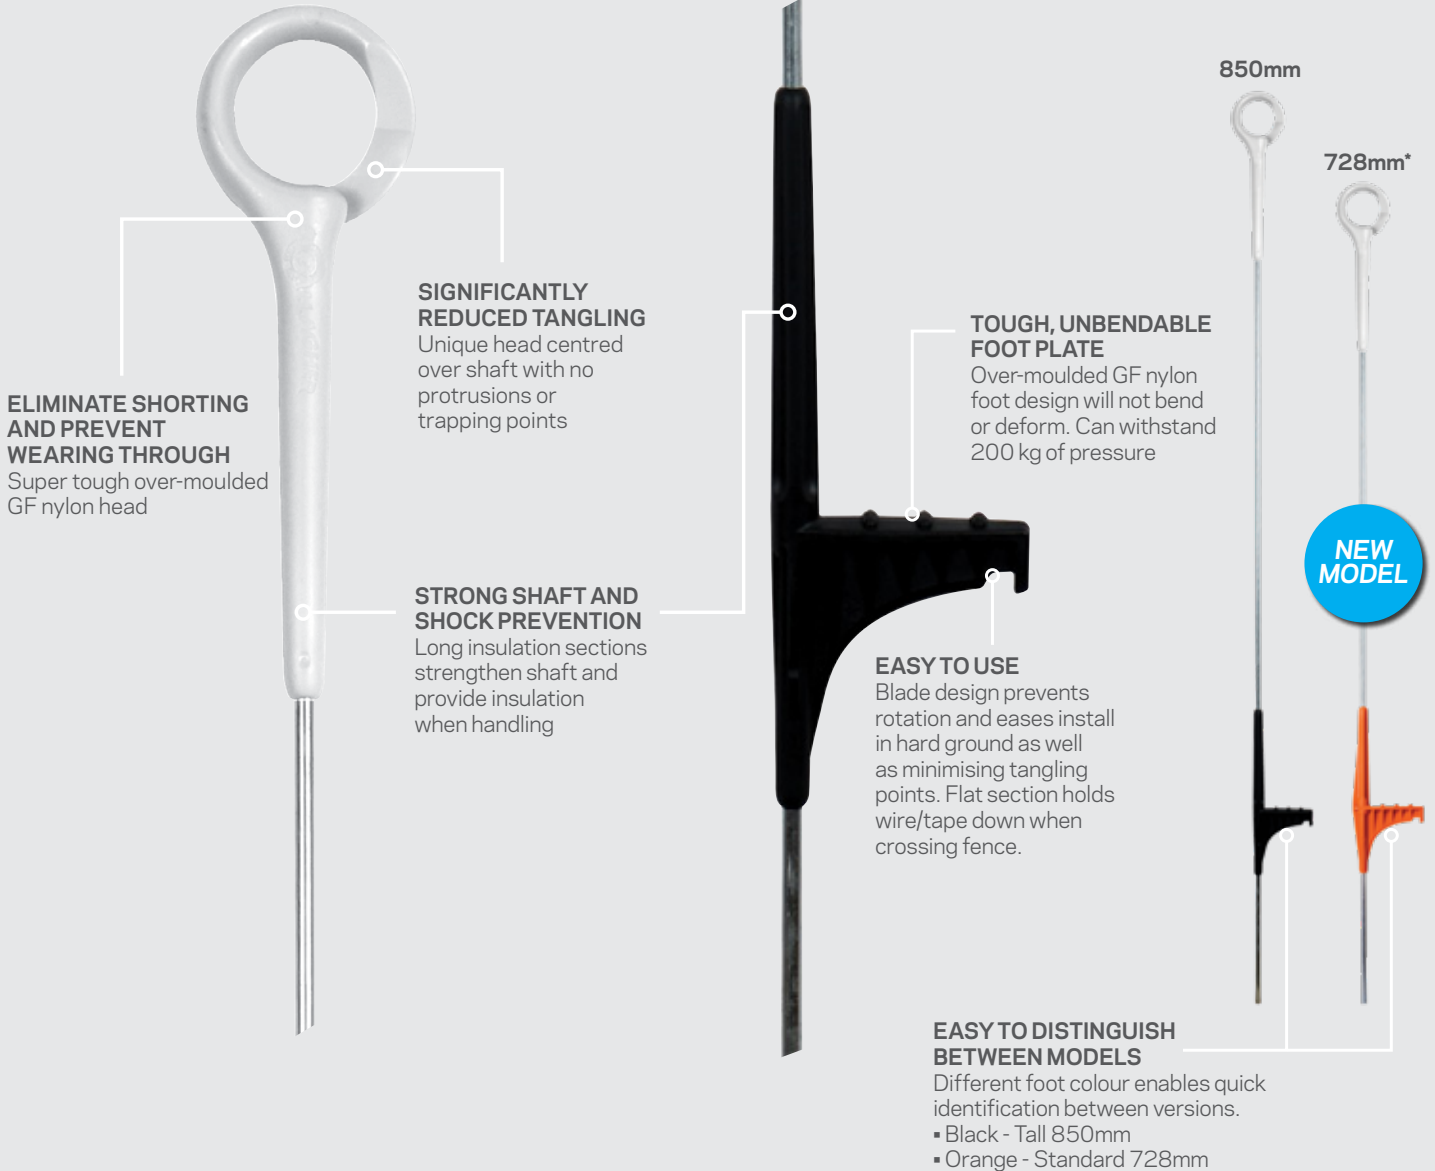

Ring Top Post

The new proven standard
in portable posts

NEW

Available in
two heights

Wear Proof

Tangle Proof

Stomp Proof

“Once I used the new Ring Top Post I didn’t want to go back to the old style”

From carrying an armful of posts, to eliminating the risk of shorting the new Ring Top Post has been designed to make portable fencing easier.

The Ring Top Post combines more strength with less frustration:

- a head that will not wear through
- a super strong foot plate that will not bend under pressure
- a sleek design that significantly reduces tangling

Ring Top Post

(Patent Pending,
Registered Design.)

G72313 - Tall version (850mm)

G72303 - Standard height version (728mm)

* White version for 728mm length coming soon.

Proven in testing and on farm

35% faster to separate from a bundle

Test results after dropping a weight onto foot
multiple times