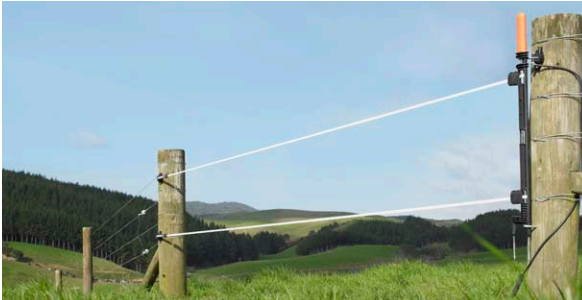

2 STRAND G71802