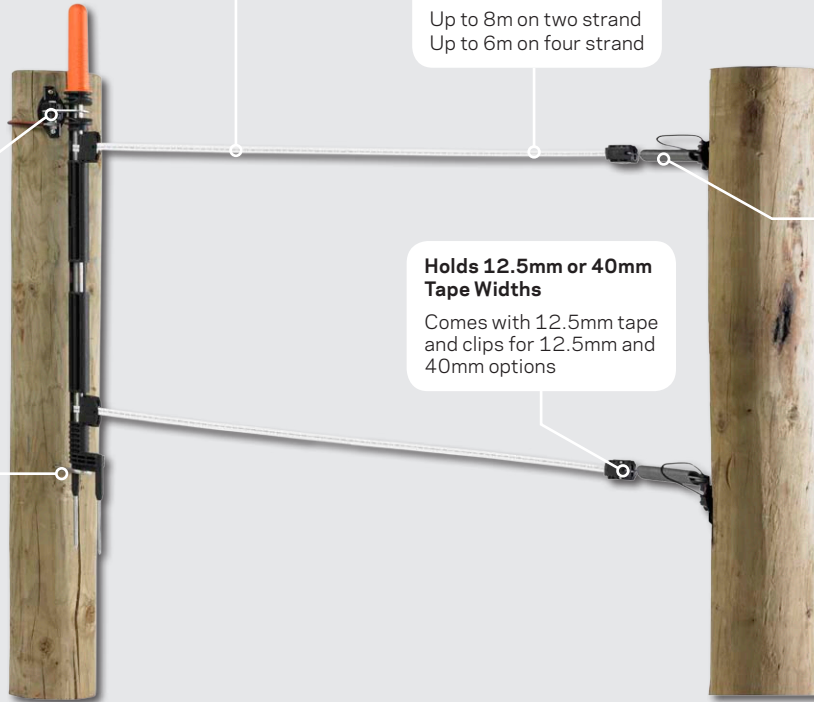

4 STRAND G71804

Multi Strand Electric Tape Gates

A low cost all-in-one permanent electrified gate option for practically any width gateway, that's easy to use and quick to assemble.

Two or Four Strand Models

Two strand model for cattle
Four strand model for sheep

Live Gate Hook

Connects gate handle to gate post and electrifies gate when closed, disconnects power when opened

Foot Staple

Used to hold lower end of gate handle to gate post when closed

Flexible Tape Length

Up to 8m on two strand
Up to 6m on four strand

Holds 12.5mm or 40mm Tape Widths

Comes with 12.5mm tape and clips for 12.5mm and 40mm options

Tension Springs

Avoids over tightening and maintains tape tension when closed