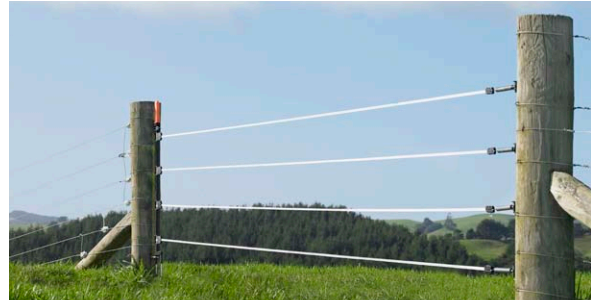

# Multi Strand Electric Tape Gates

A low cost all-in-one permanent electrified gate option for practically any width gateway, that's easy to use and quick to assemble.

### Live Gate Hook

Connects gate handle to gate post and electrifies gate when closed, disconnects power when opened

### Foot Staple

Used to hold lower end of gate handle to gate post when closed

### Tension Springs

Avoids over tightening and maintains tape tension when closed

2 STRAND G71802

4 STRAND G71804

**GALLAGHER**

181 Kahikatea Drive, Hamilton 3206, New Zealand.  
Private Bag 3026, Hamilton 3240, New Zealand.