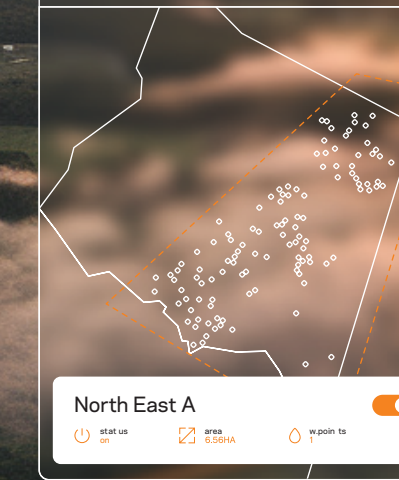

Virtual Paddock

Cleaner, future proofed farming

Promote the health of your land. Improve the sustainability and profitability of your business by protecting waterways and wildlife habitats while improving pastures and optimising your production. eShepherd is a solution for livestock exclusion without the same reliance on skilled labour and ongoing fence maintenance. Environmental protection is simplified encouraging healthy and resilient land management.

The next generation of innovation.