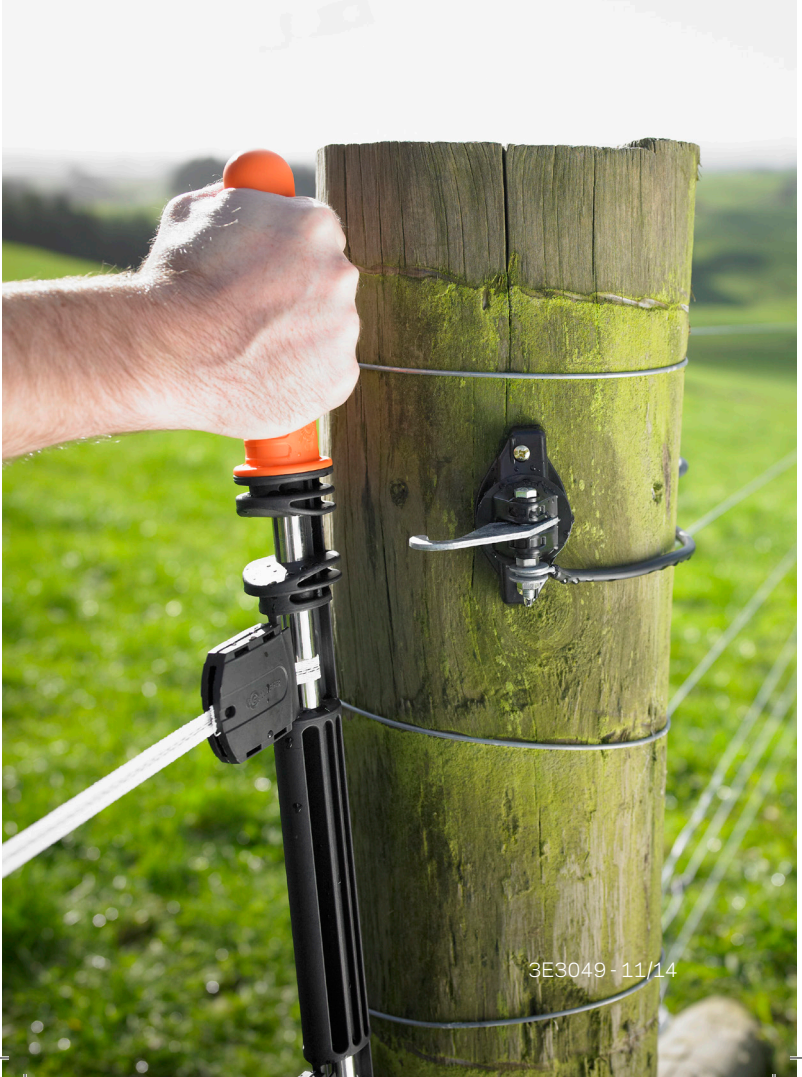

GALLAGHER

181 Kahikatea Drive, Hamilton 3206, New Zealand.
Private Bag 3026, Hamilton 3240, New Zealand.

TEL +64 7 838 9800
FAX +64 7 838 9801

EMAIL cs@am.gallagher.co
www.gallagher.co

3E3049 - 11/14