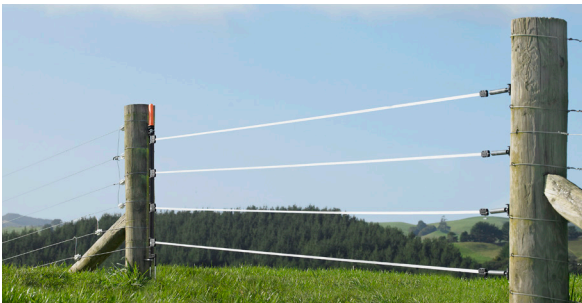

4 STRAND G71804