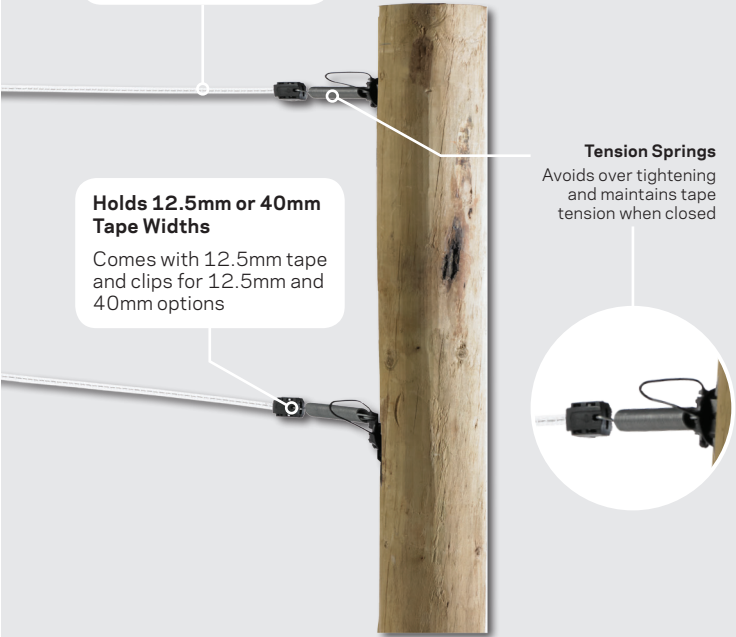

Multi Strand Electric Tape Gates

Pull out all the stops

Multi Strand Electric Tape Gates

Two or Four Strand Models

Two strand model for cattle
Four strand model for sheep

Live Gate Hook

Connects gate handle to gate post and electrifies gate when closed, disconnects power when opened

Foot Staple

Used to hold lower end of gate handle to gate post when closed

2 STRAND G71802

A low cost all-in-one permanent electrified gate option for practically any width gateway, that's easy to use and quick to assemble.

Flexible Tape Length

Up to 8m on two strand
Up to 6m on four strand

**Holds 12.5mm or 40mm
Tape Widths**

Comes with 12.5mm tape
and clips for 12.5mm and
40mm options

Tension Springs

Avoids over tightening
and maintains tape
tension when closed